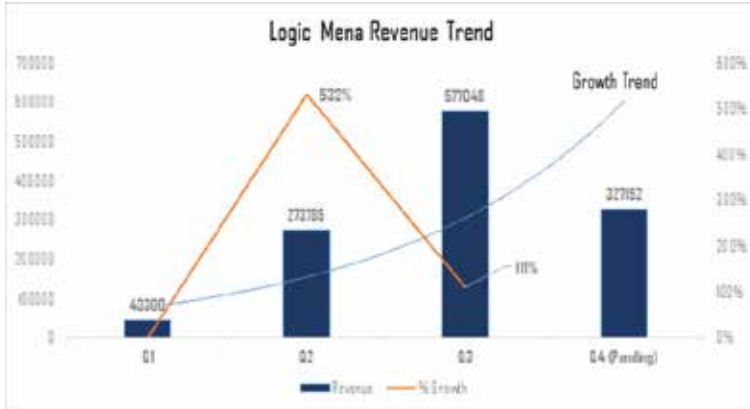

Growth Chart روئيتنا المستقبلية